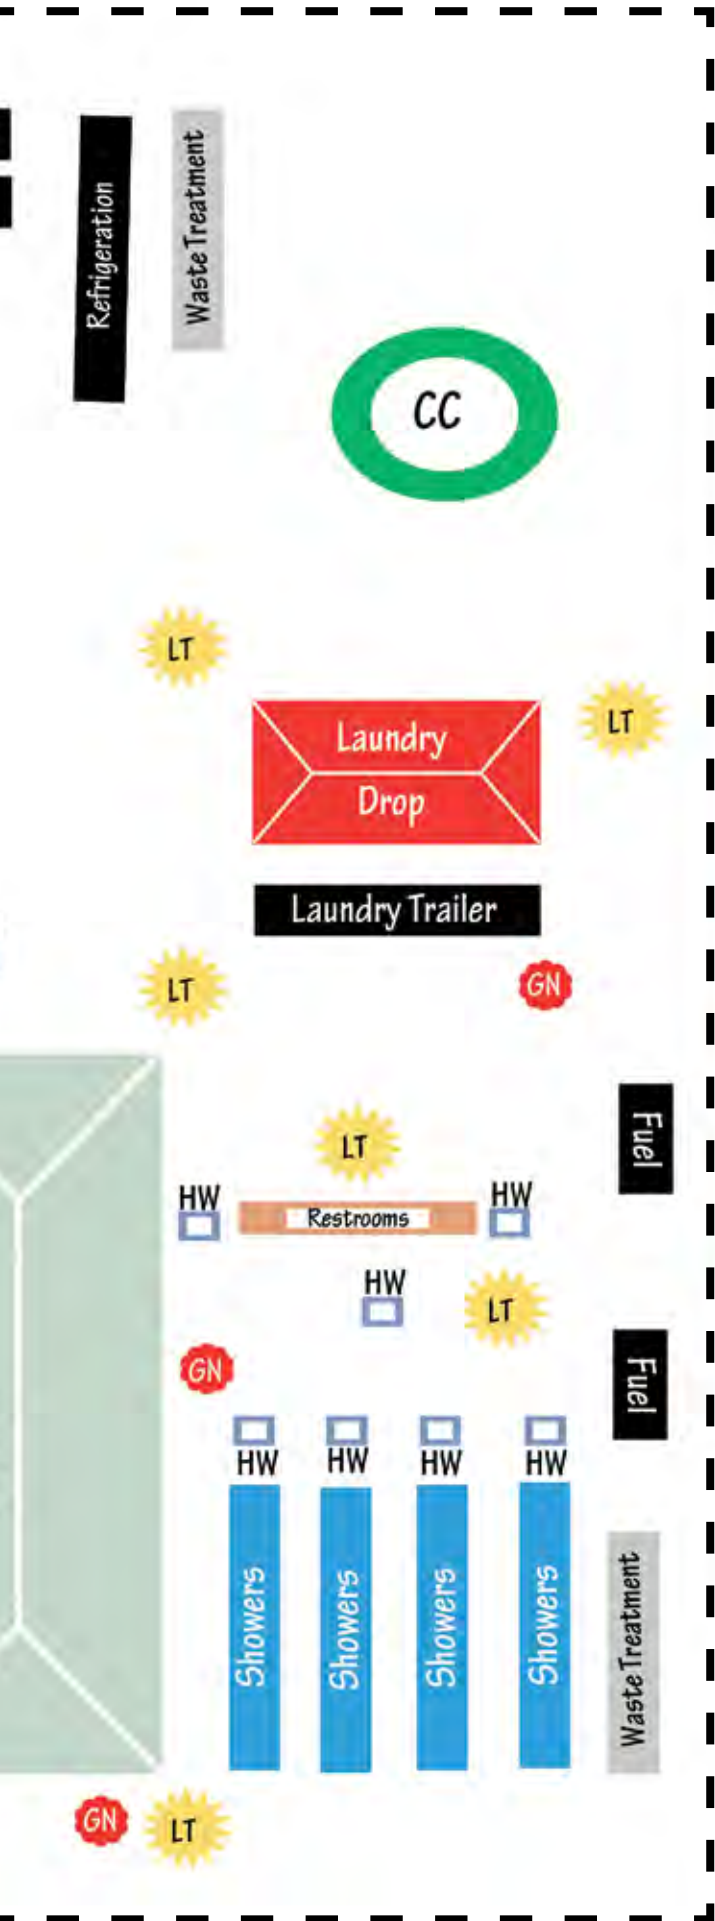

LT

GN HVAC

LT

350' x 350' Camp Size

S★E★R★T★

Example of a 1,000 Lodging Man Camp

- | | |
|---------------------|-----------------------|
| LT | Light |
| GN | Generator |
| HW | Hand Washing Station |
| HVAC | Heat & Air |
| CC | Command Center |
| Color Codes: | |
| | Truck/Trailer |
| | Lodging Tent |
| | Dining Tent |
| | Shower Trailer |
| | Waste Treatment |
| | Portable Restrooms |
| | HVAC |
| | Food Prep |
| | Command Center / Comm |
| | Laundry |
| | Security |
| | Canteen |