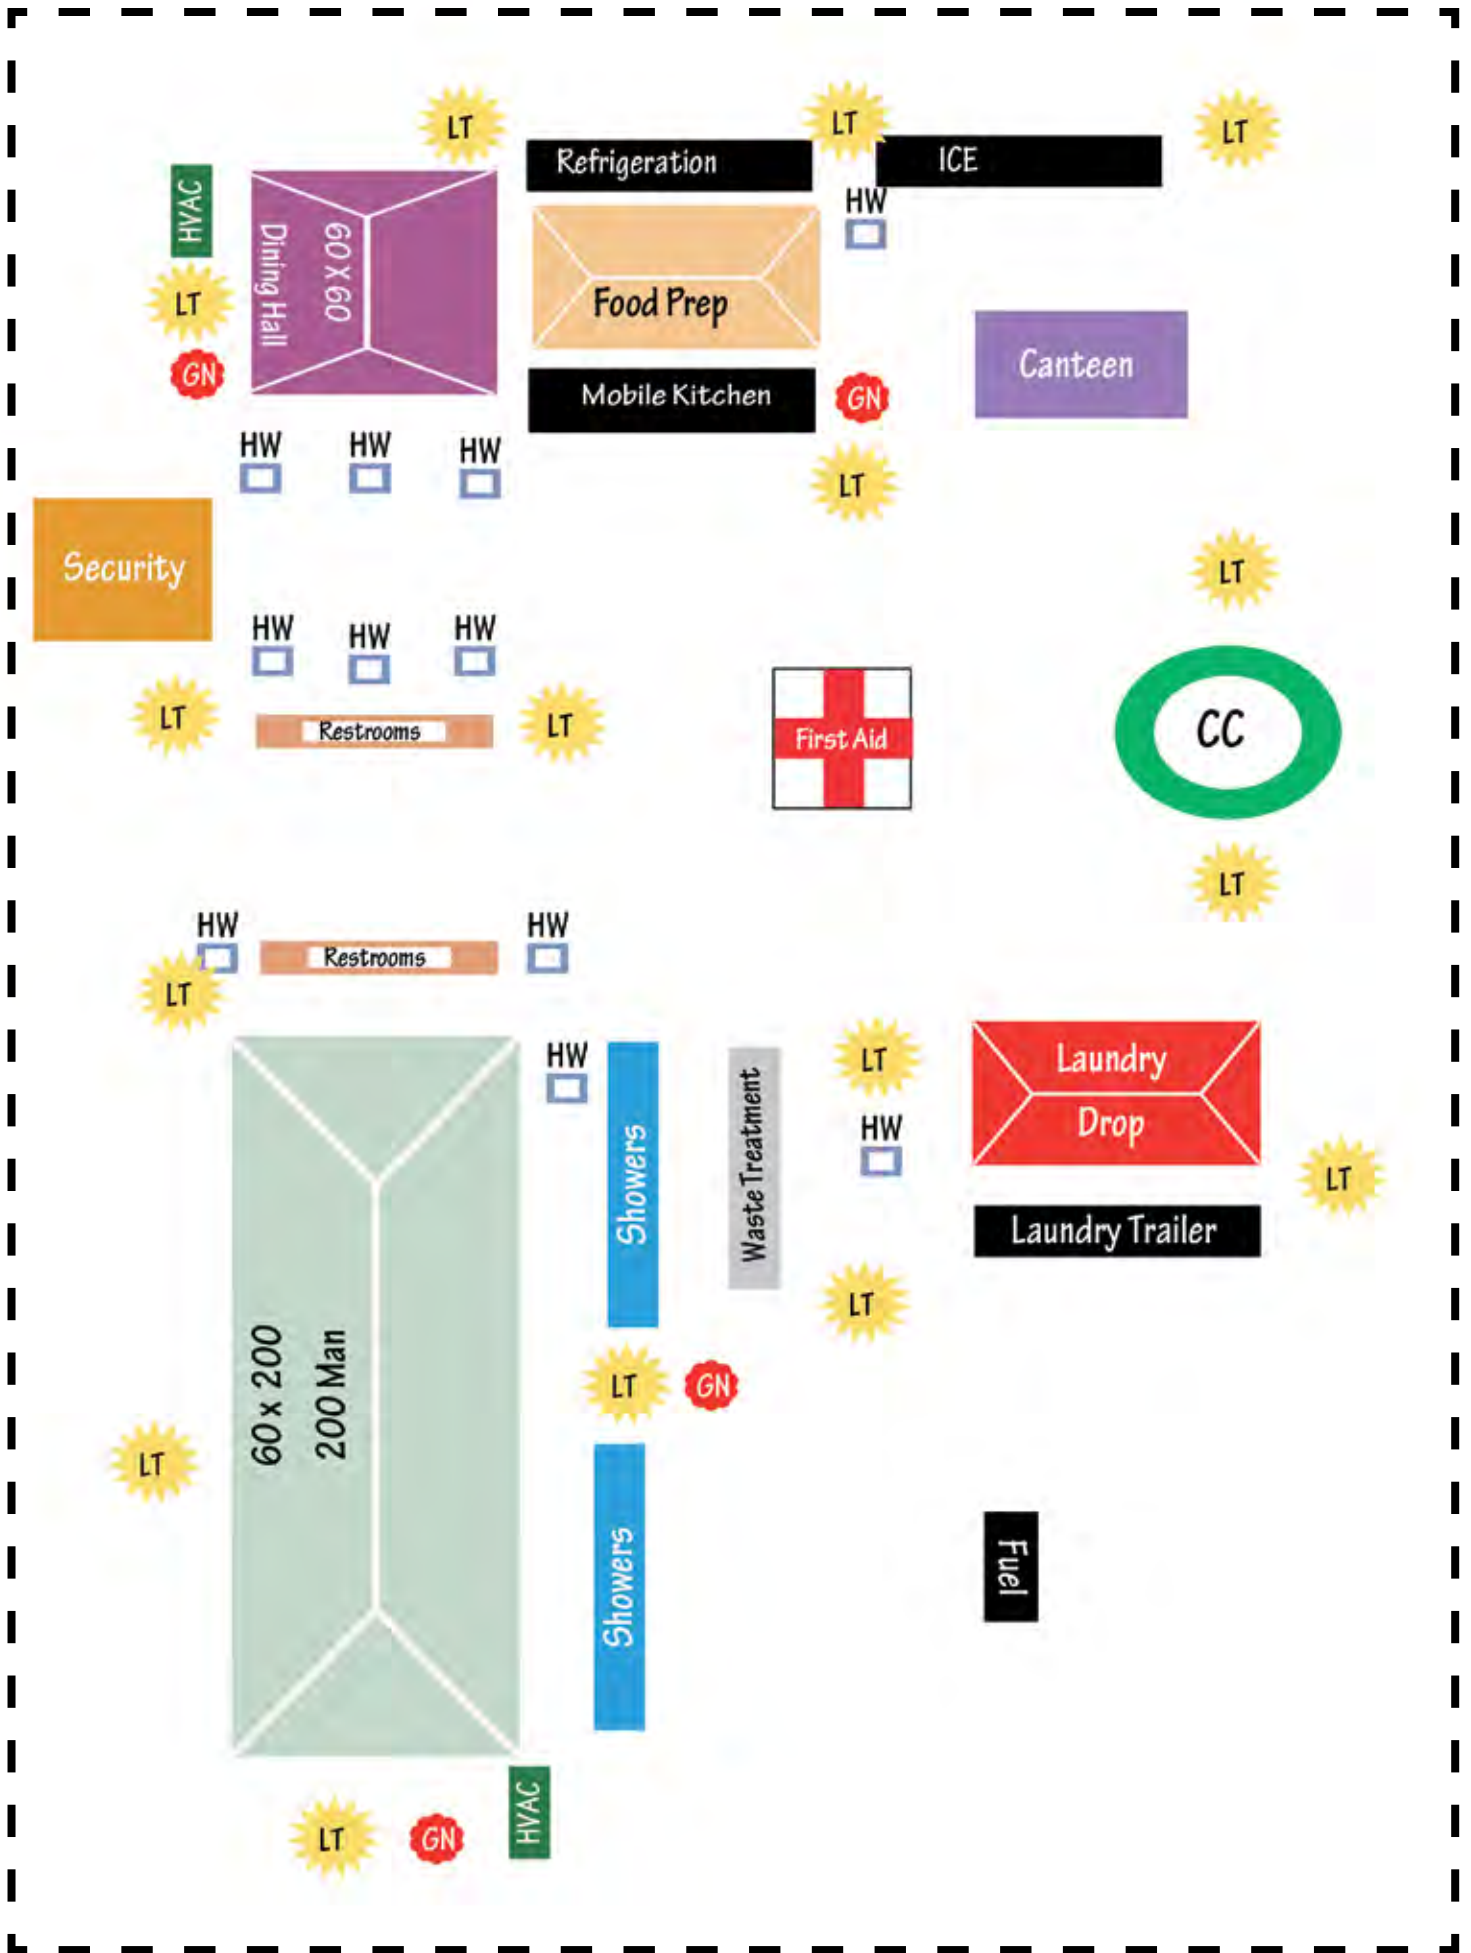

**CLIMATE CONTROLLED
STRUCTURE TENT**

LODGING TENTS

**CLIMATE CONTROLLED
STRUCTURE TENT**

POLE TENT

**CLIMATE CONTROLLED
STRUCTURE TENT**

DINING TENT

S★E★R★T★

Example of a 200 Lodging Man Camp